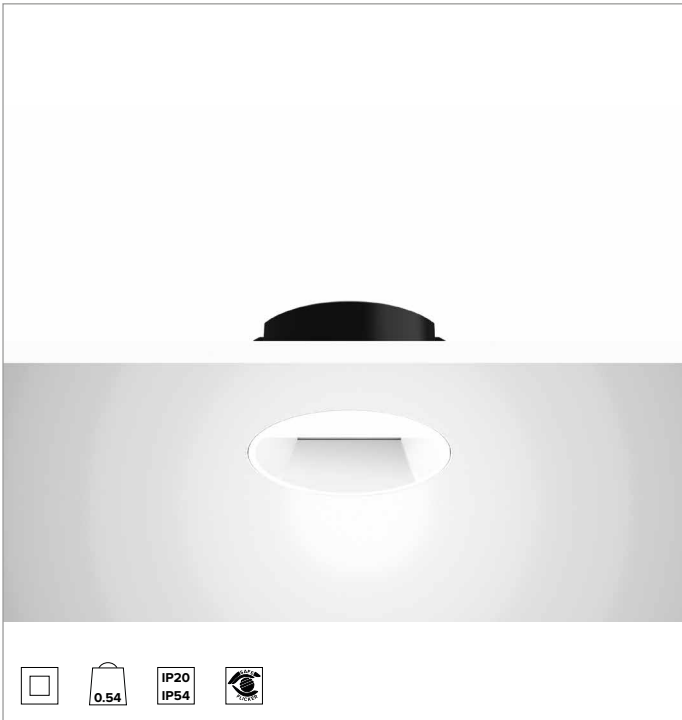

# 1T8415ELTR | CTEVO WALL WASHER 105

## Recessed LED Downlight in a trimless version

		2700K	H(m)	D1(m)	D2(m)	E <sub>max</sub> (lx)
		Ra90	43°	76°		
Fixture Power	18W	1	0.86	1.66	912	
Source Flux	1934lm	2	1.72	3.31	228	
Fixture Flux	1094lm	3	2.58	4.97	101	
Efficacy	60lm/W	4	3.44	6.62	57	
TS1395	I <sub>max</sub> =540cd/klm	I <sub>max</sub>	1044cd	5	4.30	8.28 36