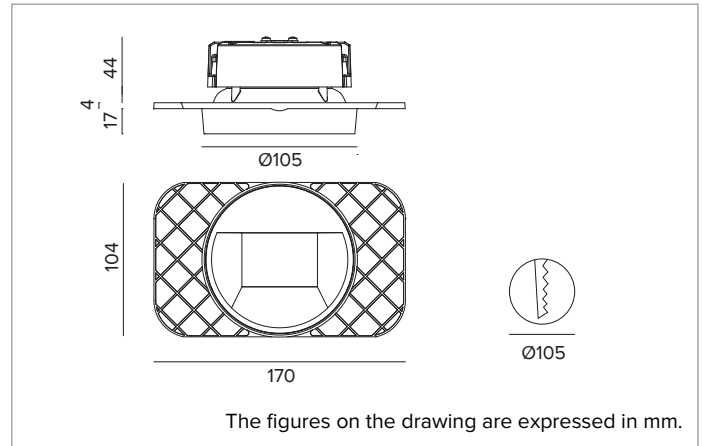

## Recessed LED Downlight in a trimless version

		2700K	H(m)	D1(m)	D2(m)	E <sub>max</sub> (lx)
		Ra90	43°	76°		
Fixture Power	18W	1	0.86	1.66	912	
Source Flux	1934lm	2	1.72	3.31	228	
Fixture Flux	1094lm	3	2.58	4.97	101	
Efficacy	60lm/W	4	3.44	6.62	57	
TS1395	I <sub>max</sub> =540cd/klm	I <sub>max</sub>	1044cd	5	4.30	8.28 36